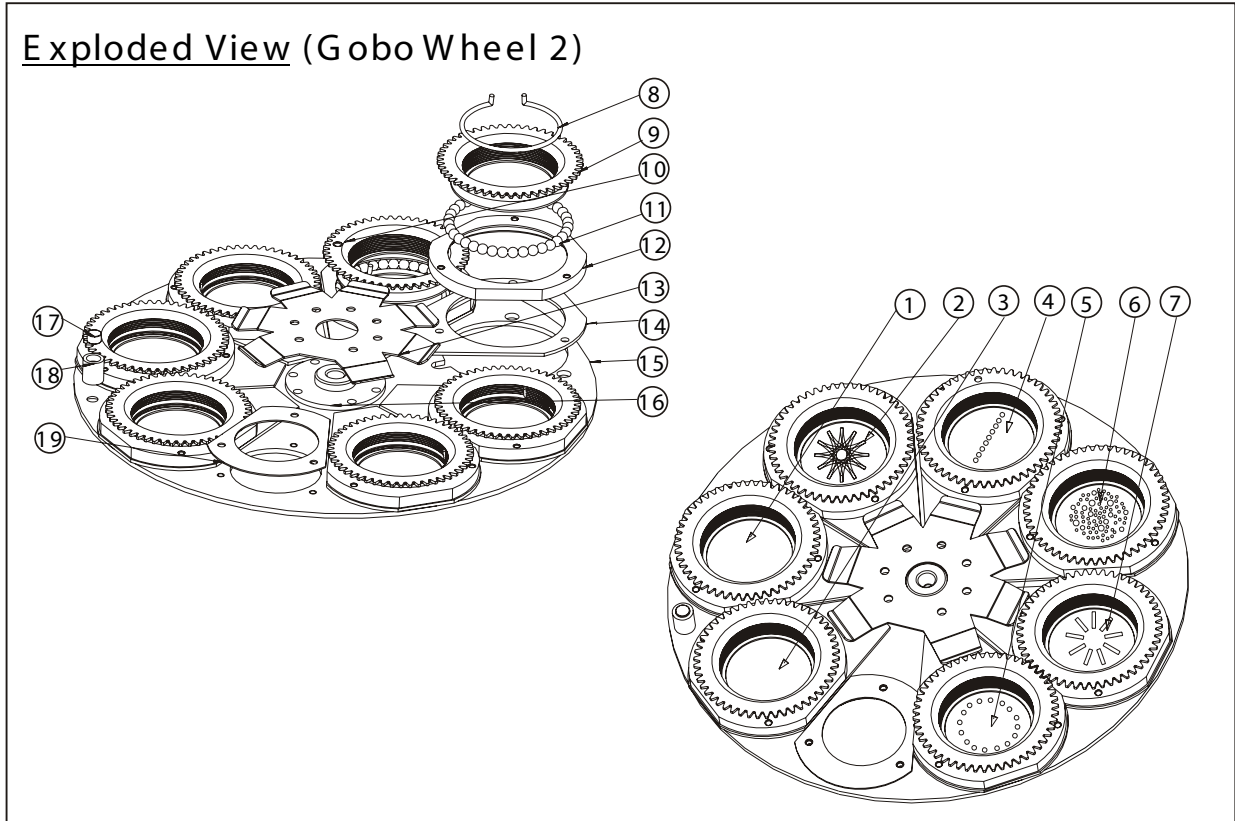

Assembly Parts List (Gobo Wheel 1)

01.	25-022-0214	Gobo 1
02.	25-022-0283	Gobo 2
03.	25-022-0371	Gobo 3
04.	25-022-0538	Gobo 4
05.	25-022-0215	Gobo 5
06.	25-022-0370	Gobo 6
07.	25-022-0366	Gobo 7
08.	25-022-0219	Gobo 8
09.	25-022-0369	Gobo 9

Exploded View (Gobo Wheel 2)